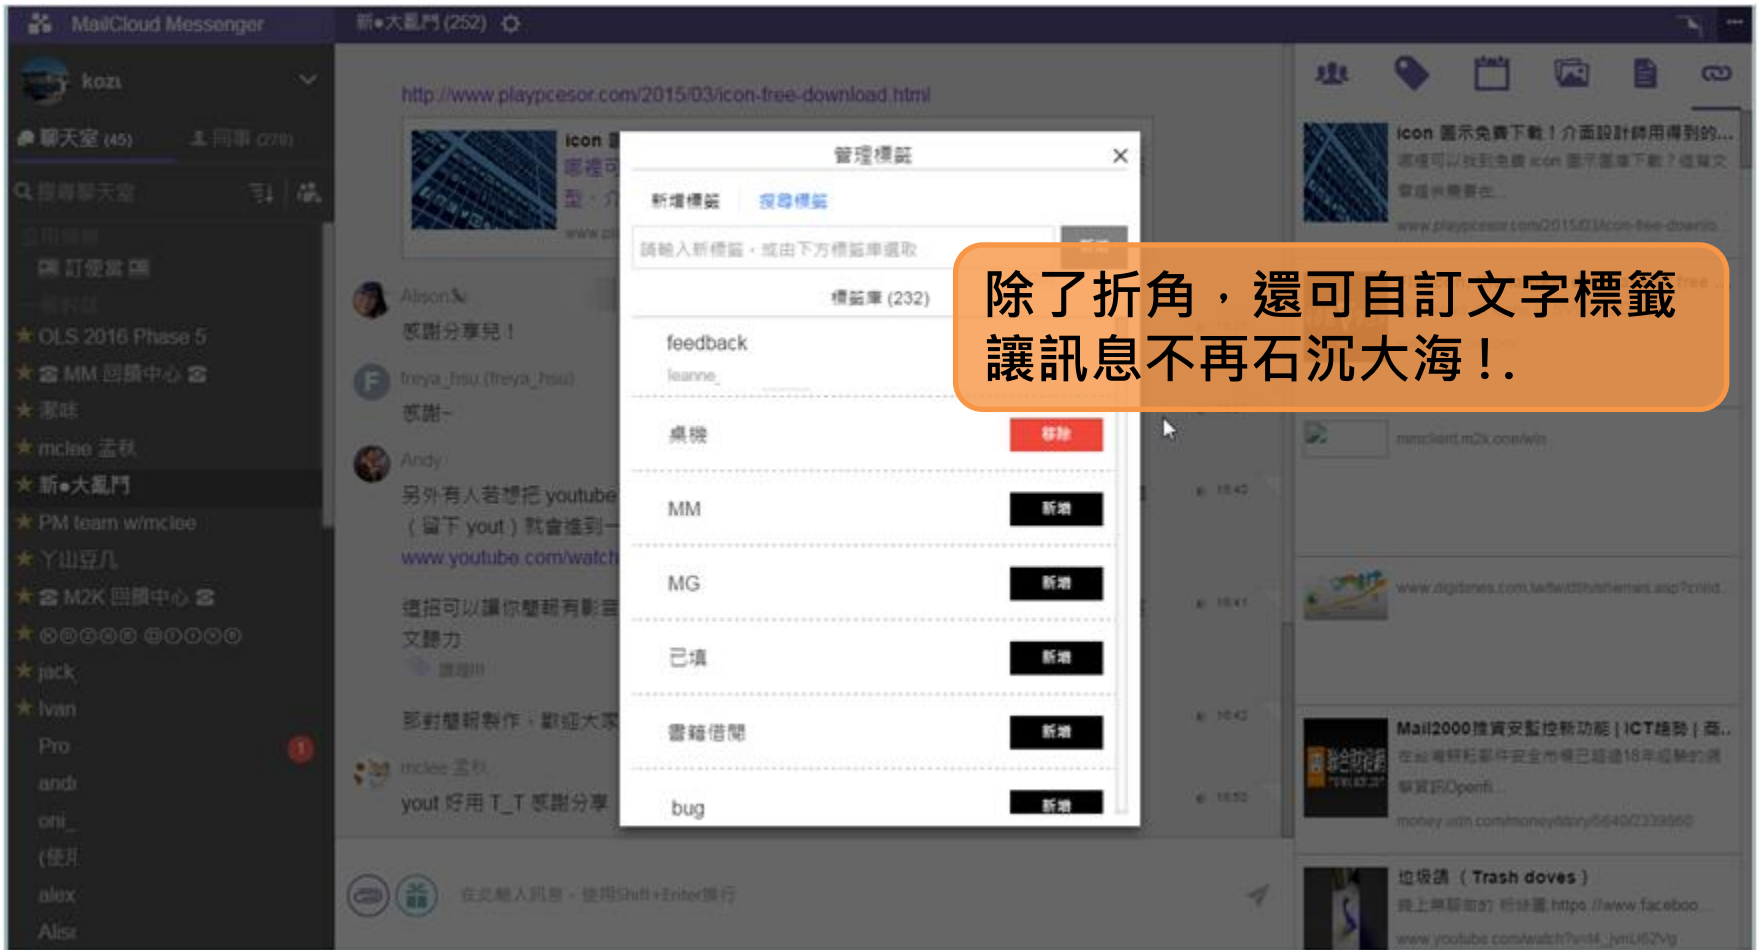

18:33

<http://www.flaticon.com/>

在此輸入訊息 · 使用Shift+Enter換行

透過折角標籤
快速將重要事項標記出來
日後篩選好方便！

MailCloud Messenger 標籤控！

MailCloud Messenger 篩選快！

The screenshot displays the MailCloud Messenger interface. On the left is a sidebar with a list of chat rooms, including '新·大亂鬥'. The main area shows a chat window for '新·大亂鬥 (252)' with messages from 'MM' regarding updates to 'im.office'. On the right, a search filter panel is open, showing a list of filters such as '桌機', 'MM', 'MG', '已填', '有夢最美, 希望相隨', and '書籍借閱'. The 'MM' filter is selected and highlighted with a blue checkmark and a mouse cursor. A yellow box highlights the search filter icon in the top right corner of the chat window.